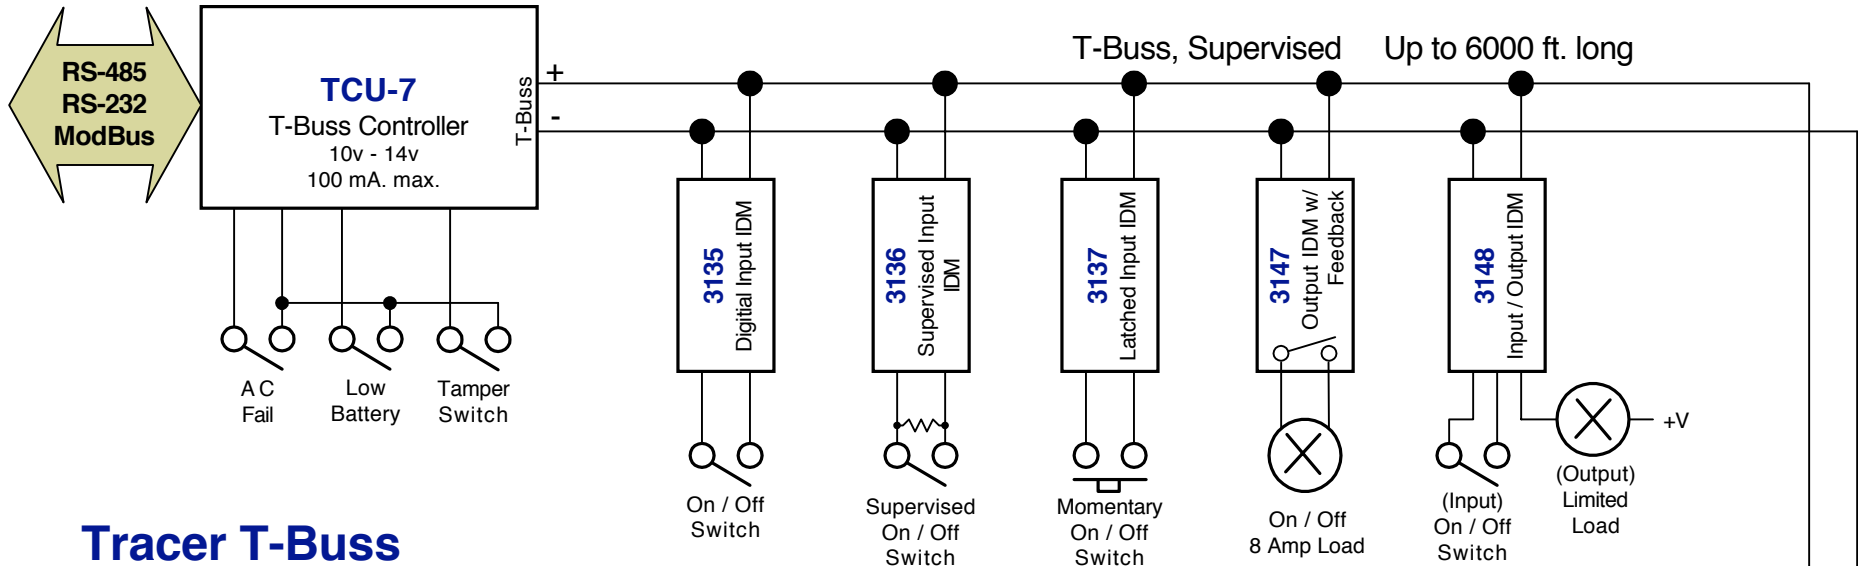

Tracer T-Buss System

Tracer T-Buss

Up to 6000 ft long with 22 Ga. wire for both data and power.

15 volts @ 10 mA. max.

Completely Supervised Loop

Up to 99 IDMs max.